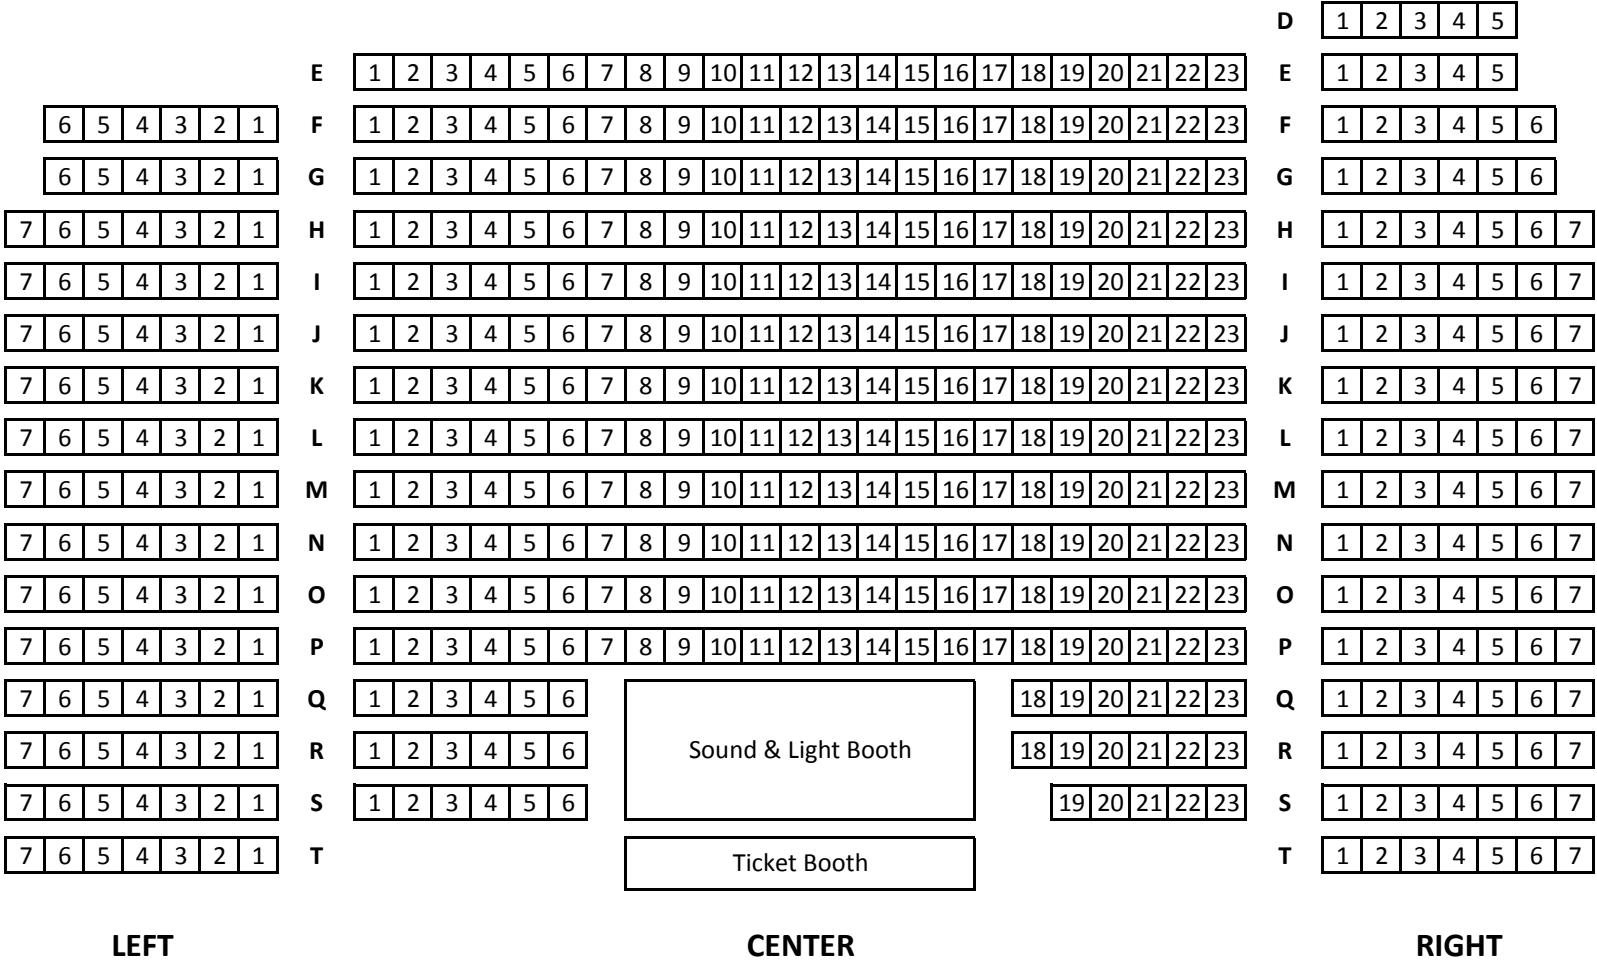

Clayton High School Auditorium

STAGE

Seating Chart