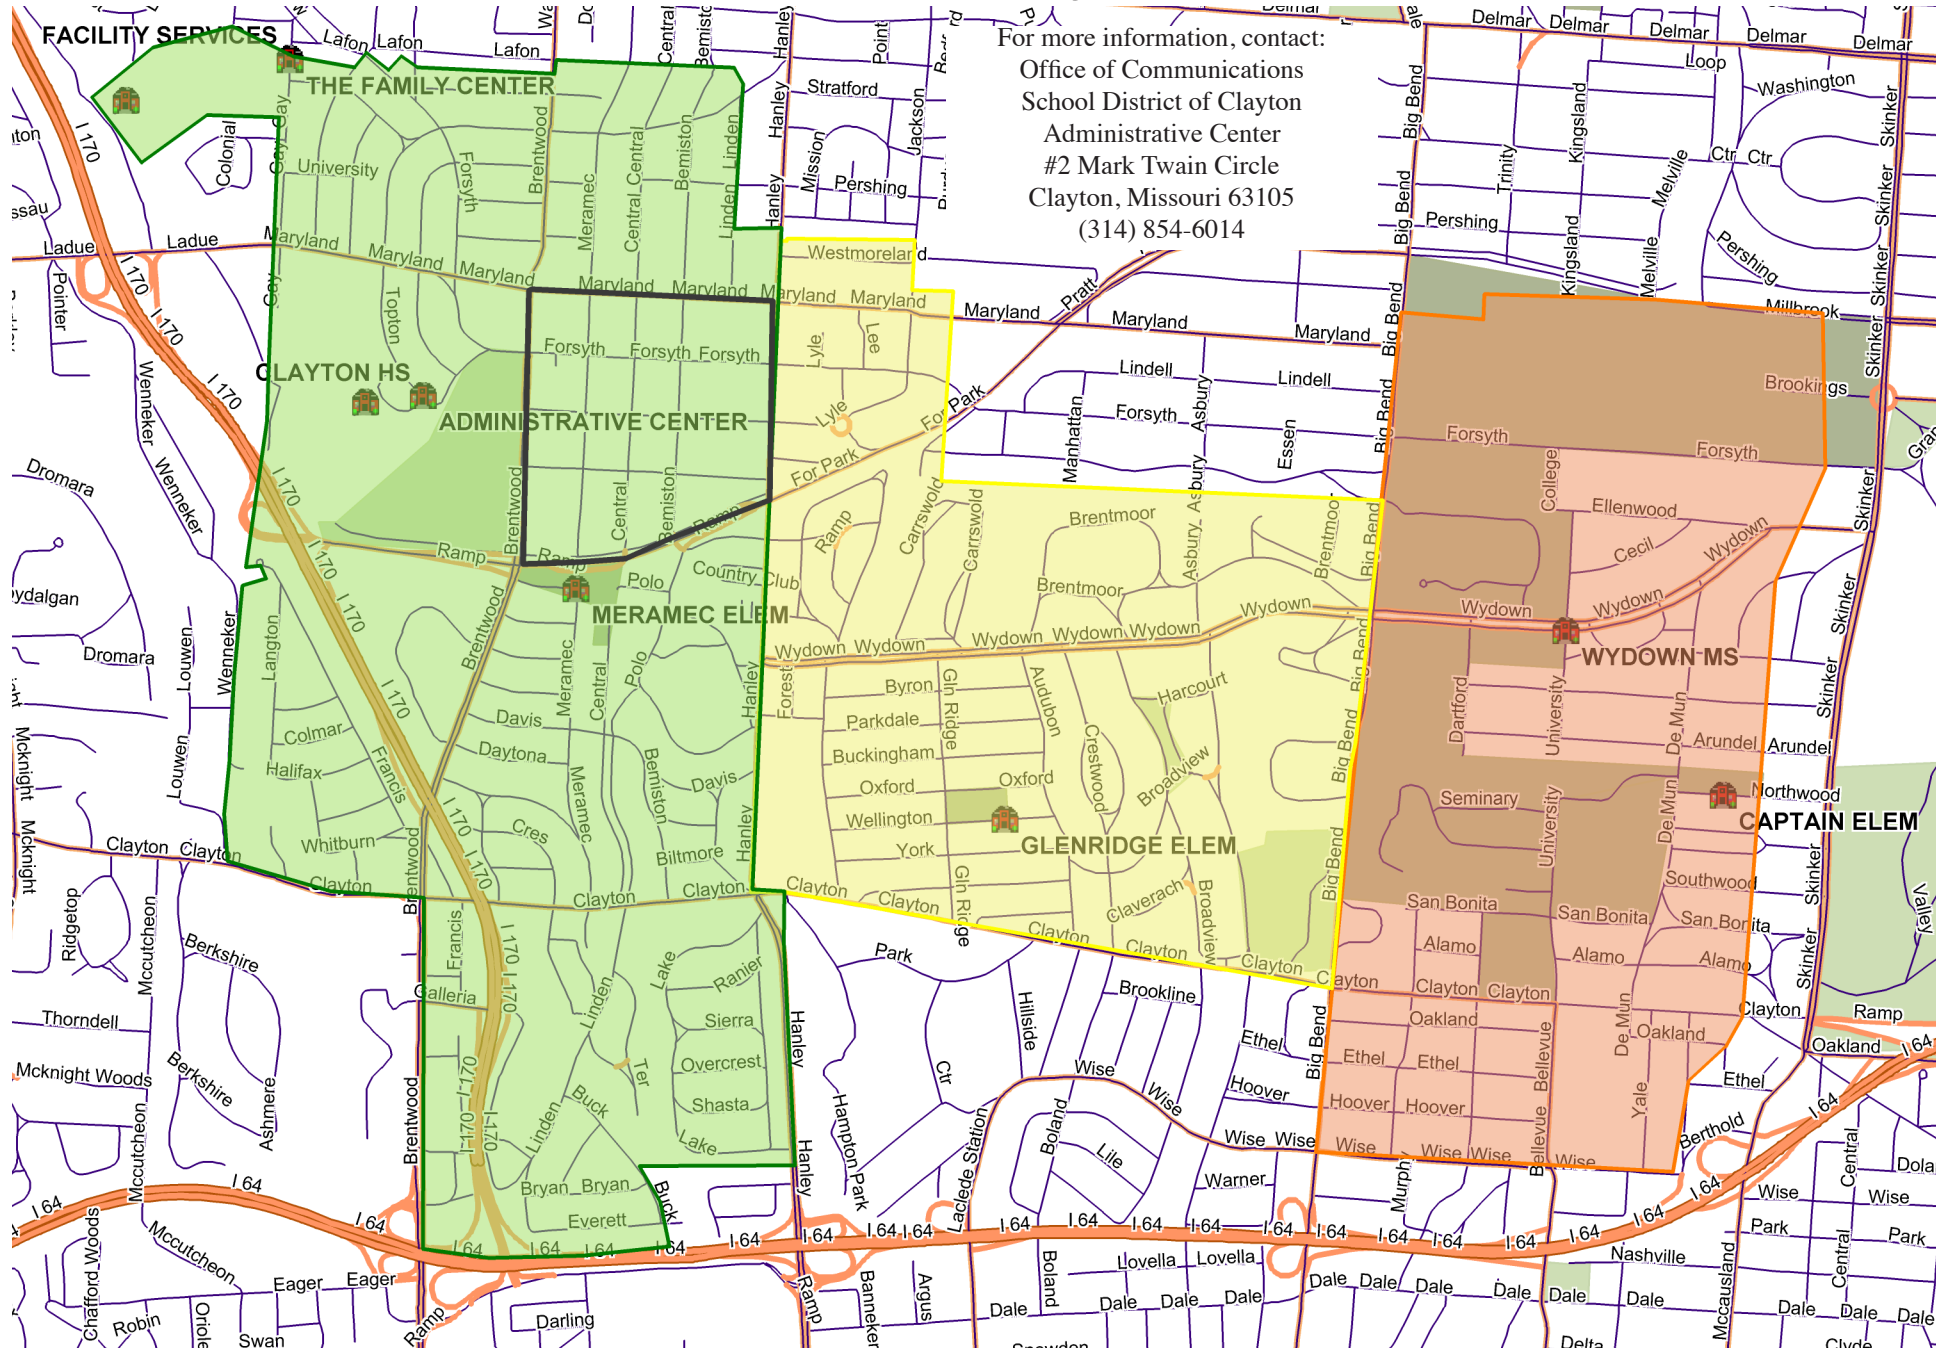

# SCHOOL DISTRICT of CLAYTON MAP

For more information, contact:  
Office of Communications  
School District of Clayton  
Administrative Center  
#2 Mark Twain Circle  
Clayton, Missouri 63105  
(314) 854-6014

Weneker Drive - East side only. Numbers 712-774 and 800-842; Louwen Drive - Odd numbers only. Numbers 8401-8435,  
For exact District boundary information, please contact (314) 854-6014.

- Administrative Center**  
#2 Mark Twain Circle  
(314) 854-6000
- Ralph M. Captain Elementary**  
6345 Northwood Avenue  
(314) 854-6100  
Sean Doherty, Principal
- Glenridge Elementary**  
7447 Wellington Way  
(314) 854-6200  
Beth Scott, Principal
- Meramec Elementary**  
400 South Meramec Avenue  
(314) 854-6300  
Annette Isselhard,  
Principal
- Wydown Middle School**  
6500 Wydown Boulevard  
(314) 854-6400  
Mary Ann Goldberg,  
Principal
- Clayton High School**  
#1 Mark Twain Circle  
(314) 854-6600  
Louise Losos, Principal
- The Family Center**  
301 North Gay Avenue  
(314) 854-6900  
Debbie Reilly, Director
- Facility Services**  
305 North Gay Avenue  
(314) 854-6950  
Tim Wonish, Director